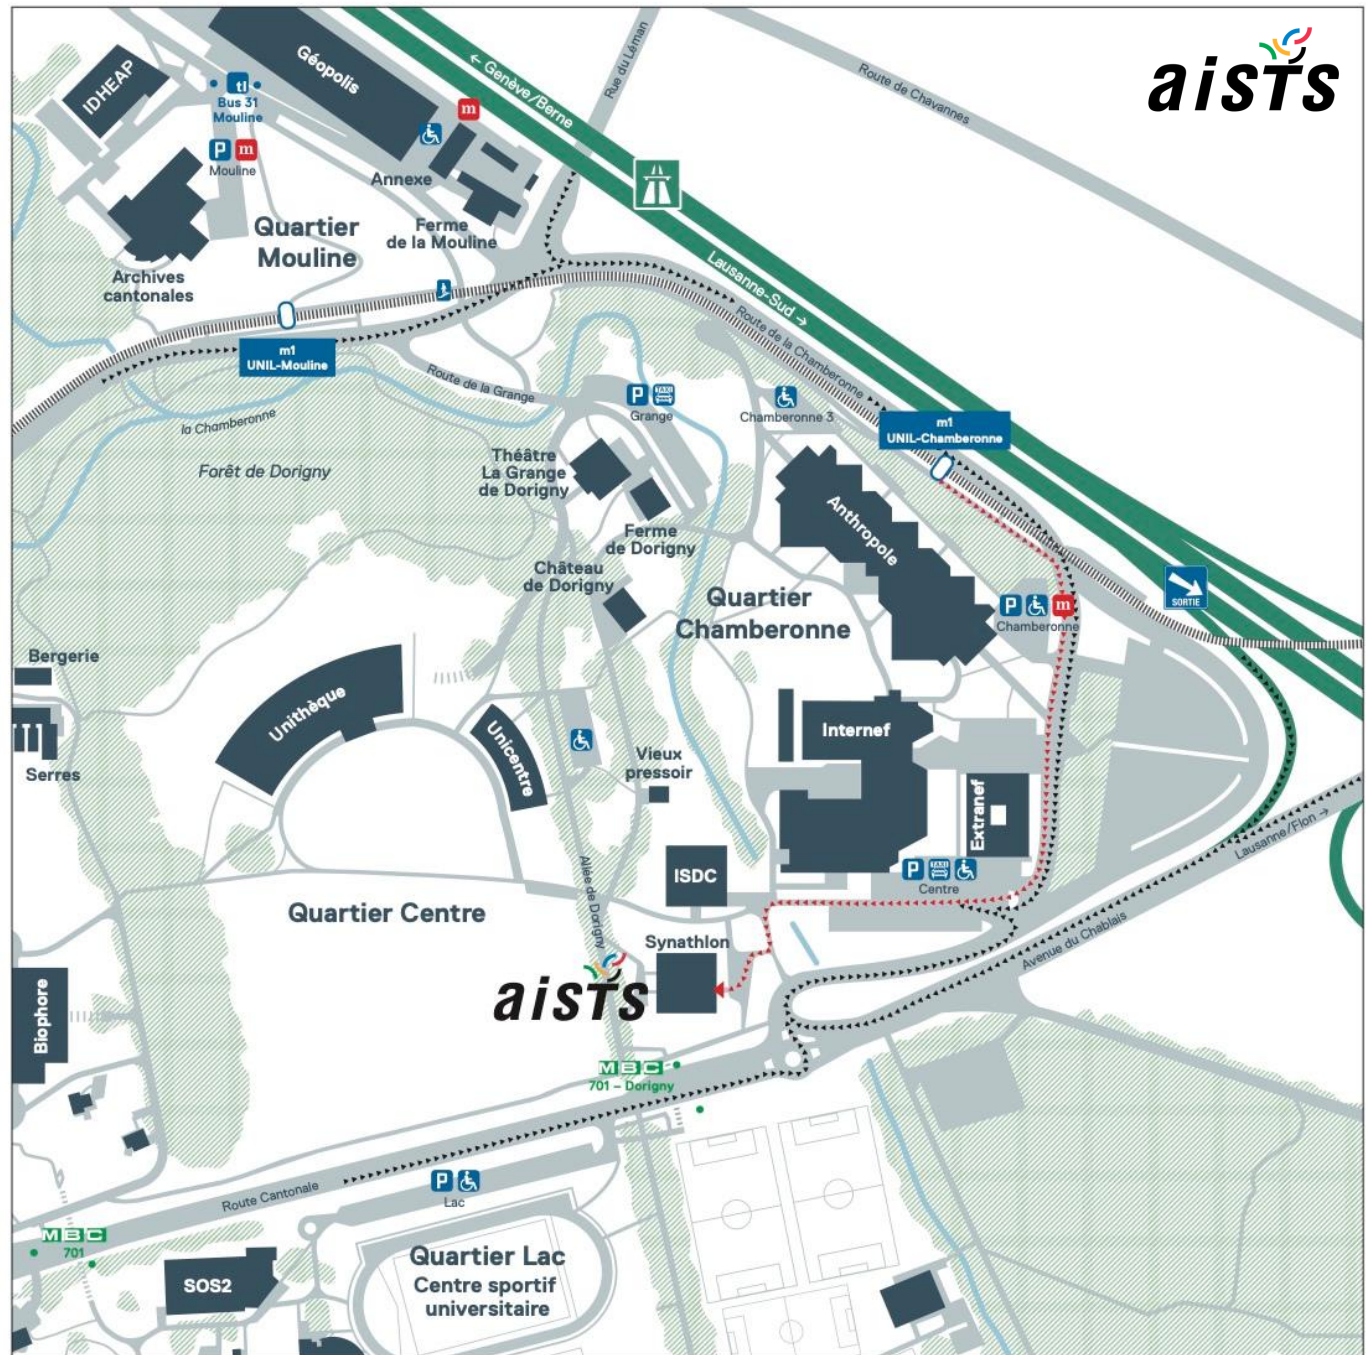

ACCESS MAP

AISTS

Quartier UNIL-Centre info@aists.org
Bâtiment Synathlon +41 21 692 64 80
1015 Lausanne
Switzerland aists.org

DIRECTIONS BY PUBLIC TRANSPORTATION

From Lausanne-Flon

Option 1. Take the metro M1 (Approx. 24 min)
- also available from Renens train station

Option 2. Take the metro M2 - then take bus 24 (Approx. 30min)

DIRECTIONS BY FOOT

From the metro station turn right and pass by the buildings "Anthropole" and "Internef" and cross the car park. You will see the Synathlon straight in front of you (5min walk).

DIRECTIONS BY CAR

From the highway, take the exit "UNIL-EPFL" and follow "UNIL" and park at the "Parking du Centre" and walk straight. You will see the Synathlon straight in front of you.

*The AISTS office is located on the 4th Floor.
Please call the AISTS office if you need assistance.*